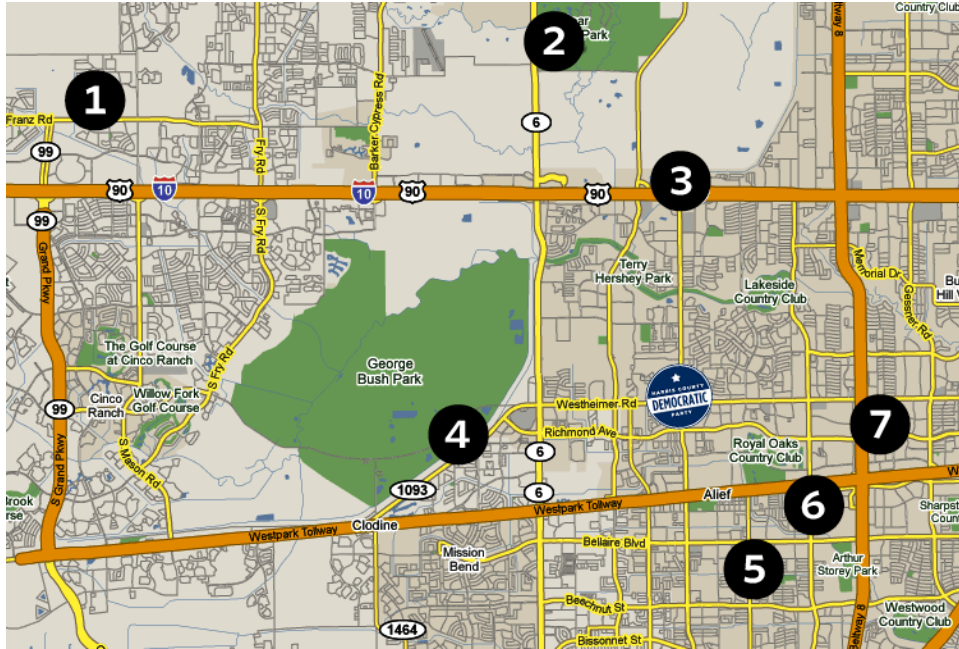

EARLY VOTING

Near the Westside Campaign Office:

Monday, October 20 – Friday, October 24

8:00am – 4:30pm

Saturday, October 25

7:00am – 7:00pm

Sunday, October 26

1:00pm – 6:00pm

Monday, October 27 – Friday, October 31

7:00am – 7:00pm

1. Harris County Road Maintenance Camps: Franz Rd Storefronts

19818 Franz Road
Katy, TX 77449

**2. Bear Creek Park Comm. Center
Library**

3055 Bear Creek
Houston, TX 77084

3. Courtyard by Marriott West Houston

12401 Katy Fwy
Houston, TX 77079

4. Glen Cheek Education Building

16002 Westheimer Rd
Houston, TX 77082

5. Henington-Alief Regional

7979 S. Kirkwood Rd
Houston, TX 77072

6. Lac Hong Square

6628 Wilcrest Dr
Houston, TX 77072

7. Tracy Gee Community Center

3599 Westcenter Dr.
Houston, TX 77042

Find more Early Voting locations at <http://vote.hcdp08.org>.

Frequently Asked Questions: